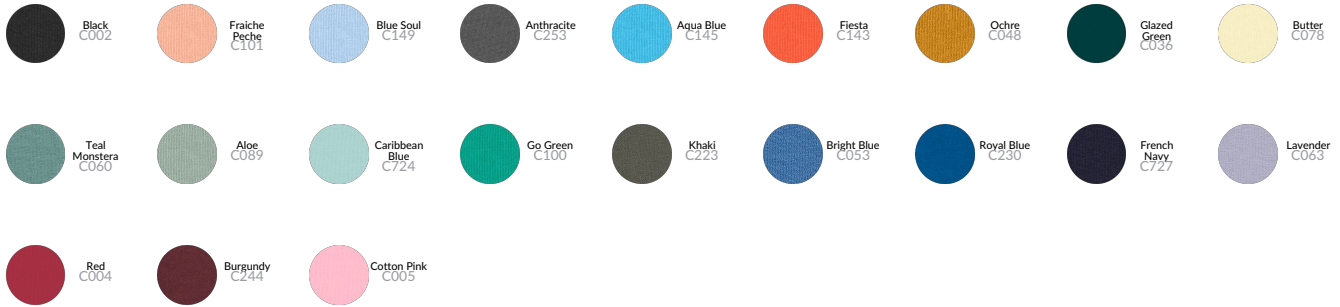

### Composition

Shell - Single Jersey  
 100% Cotton - Organic Ring Spun Combed - 155 GSM  
 Fabric washed

### Care

Wash similar colours together, no ironing on print,  
 wash and iron inside out.

### Country of origin

Weaving : Bangladesh  
 Dyeing : Bangladesh  
 Assembly : Bangladesh

Whites

Colors

Essential Heathers

Special Heathers

Size Guide

Sizes	3-4/98-104cm	5-6/110-116cm	7-8/122-128cm	9-11/134-146cm	12-13/152-162cm
A Half Chest	34	36	38	42	46
B Body Length	43	47	52	59	66
C Sleeve Length	12	13	15	17	19