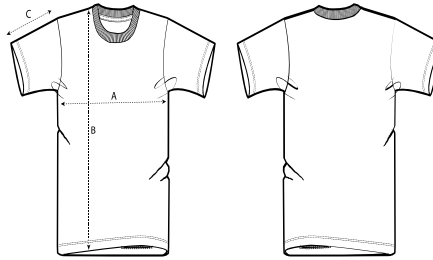

### Details

- Set-in sleeve
- 1x1 rib at neck collar
- Inside back neck tape in self fabric
- Narrow twin needle topstitch at sleeve cuff and hem

### Care

Wash similar colours together, no ironing on print,  
 wash and iron inside out.

### Country of origin

Weaving : Bangladesh  
 Dyeing : Bangladesh  
 Assembly : Bangladesh

Whites

Colors

Essential Heathers

Special Heathers

Size Guide

Sizes	3-4/98-104cm	5-6/110-116cm	7-8/122-128cm	9-11/134-146cm	12-13/152-162cm
A Half Chest	34	36	38	42	46
B Body Length	43	47	52	59	66
C Sleeve Length	12	13	15	17	19

Packing

Sizes	3-4/98-104cm	5-6/110-116cm	7-8/122-128cm	9-11/134-146cm	12-13/152-162cm
Pieces/bag	1	1	1	1	1
Pieces/box	100	100	100	100	100